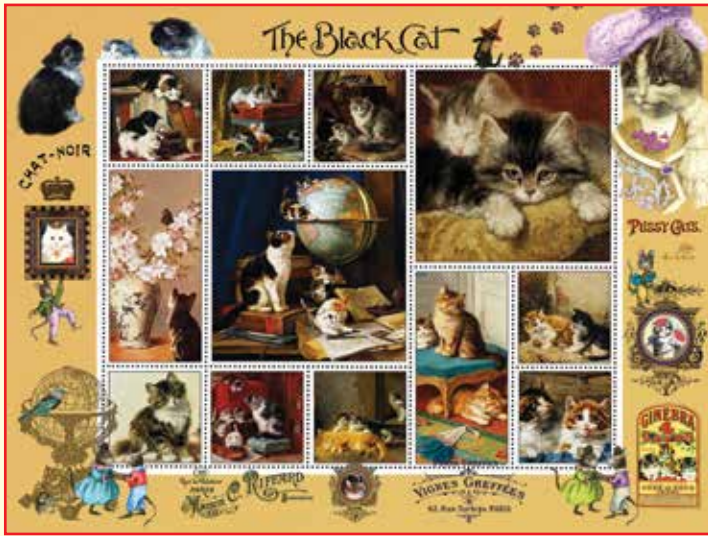

55964 • Chat Noir • 1000 pc.
NEW! 🐾 JUST ARRIVED!!